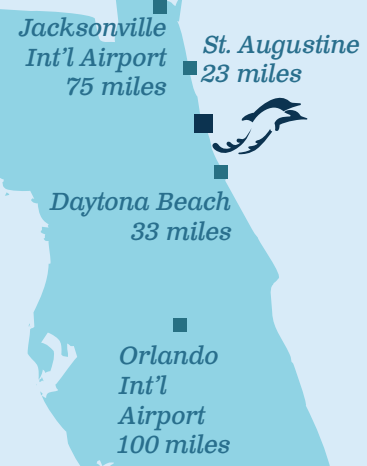

DIRECTIONS TO CONSERVATORY

Located 9-miles away from the main resort.

1. Pull out of Hammock Beach Golf Resort & Spa Main Gate
2. Turn right onto 16th Road
3. Take the 1st left onto Hammock Dunes Parkway
4. Turn left at first stoplight after toll bridge onto Palm Harbor Parkway
5. Turn right onto Conservatory Drive
6. Follow Conservatory Drive to the Clubhouse

Palm Coast

HAMMOCK BEACH GOLF RESORT & SPA

Oceanfront luxury just minutes south of St. Augustine

Hammock Beach™ | GOLF RESORT & SPA